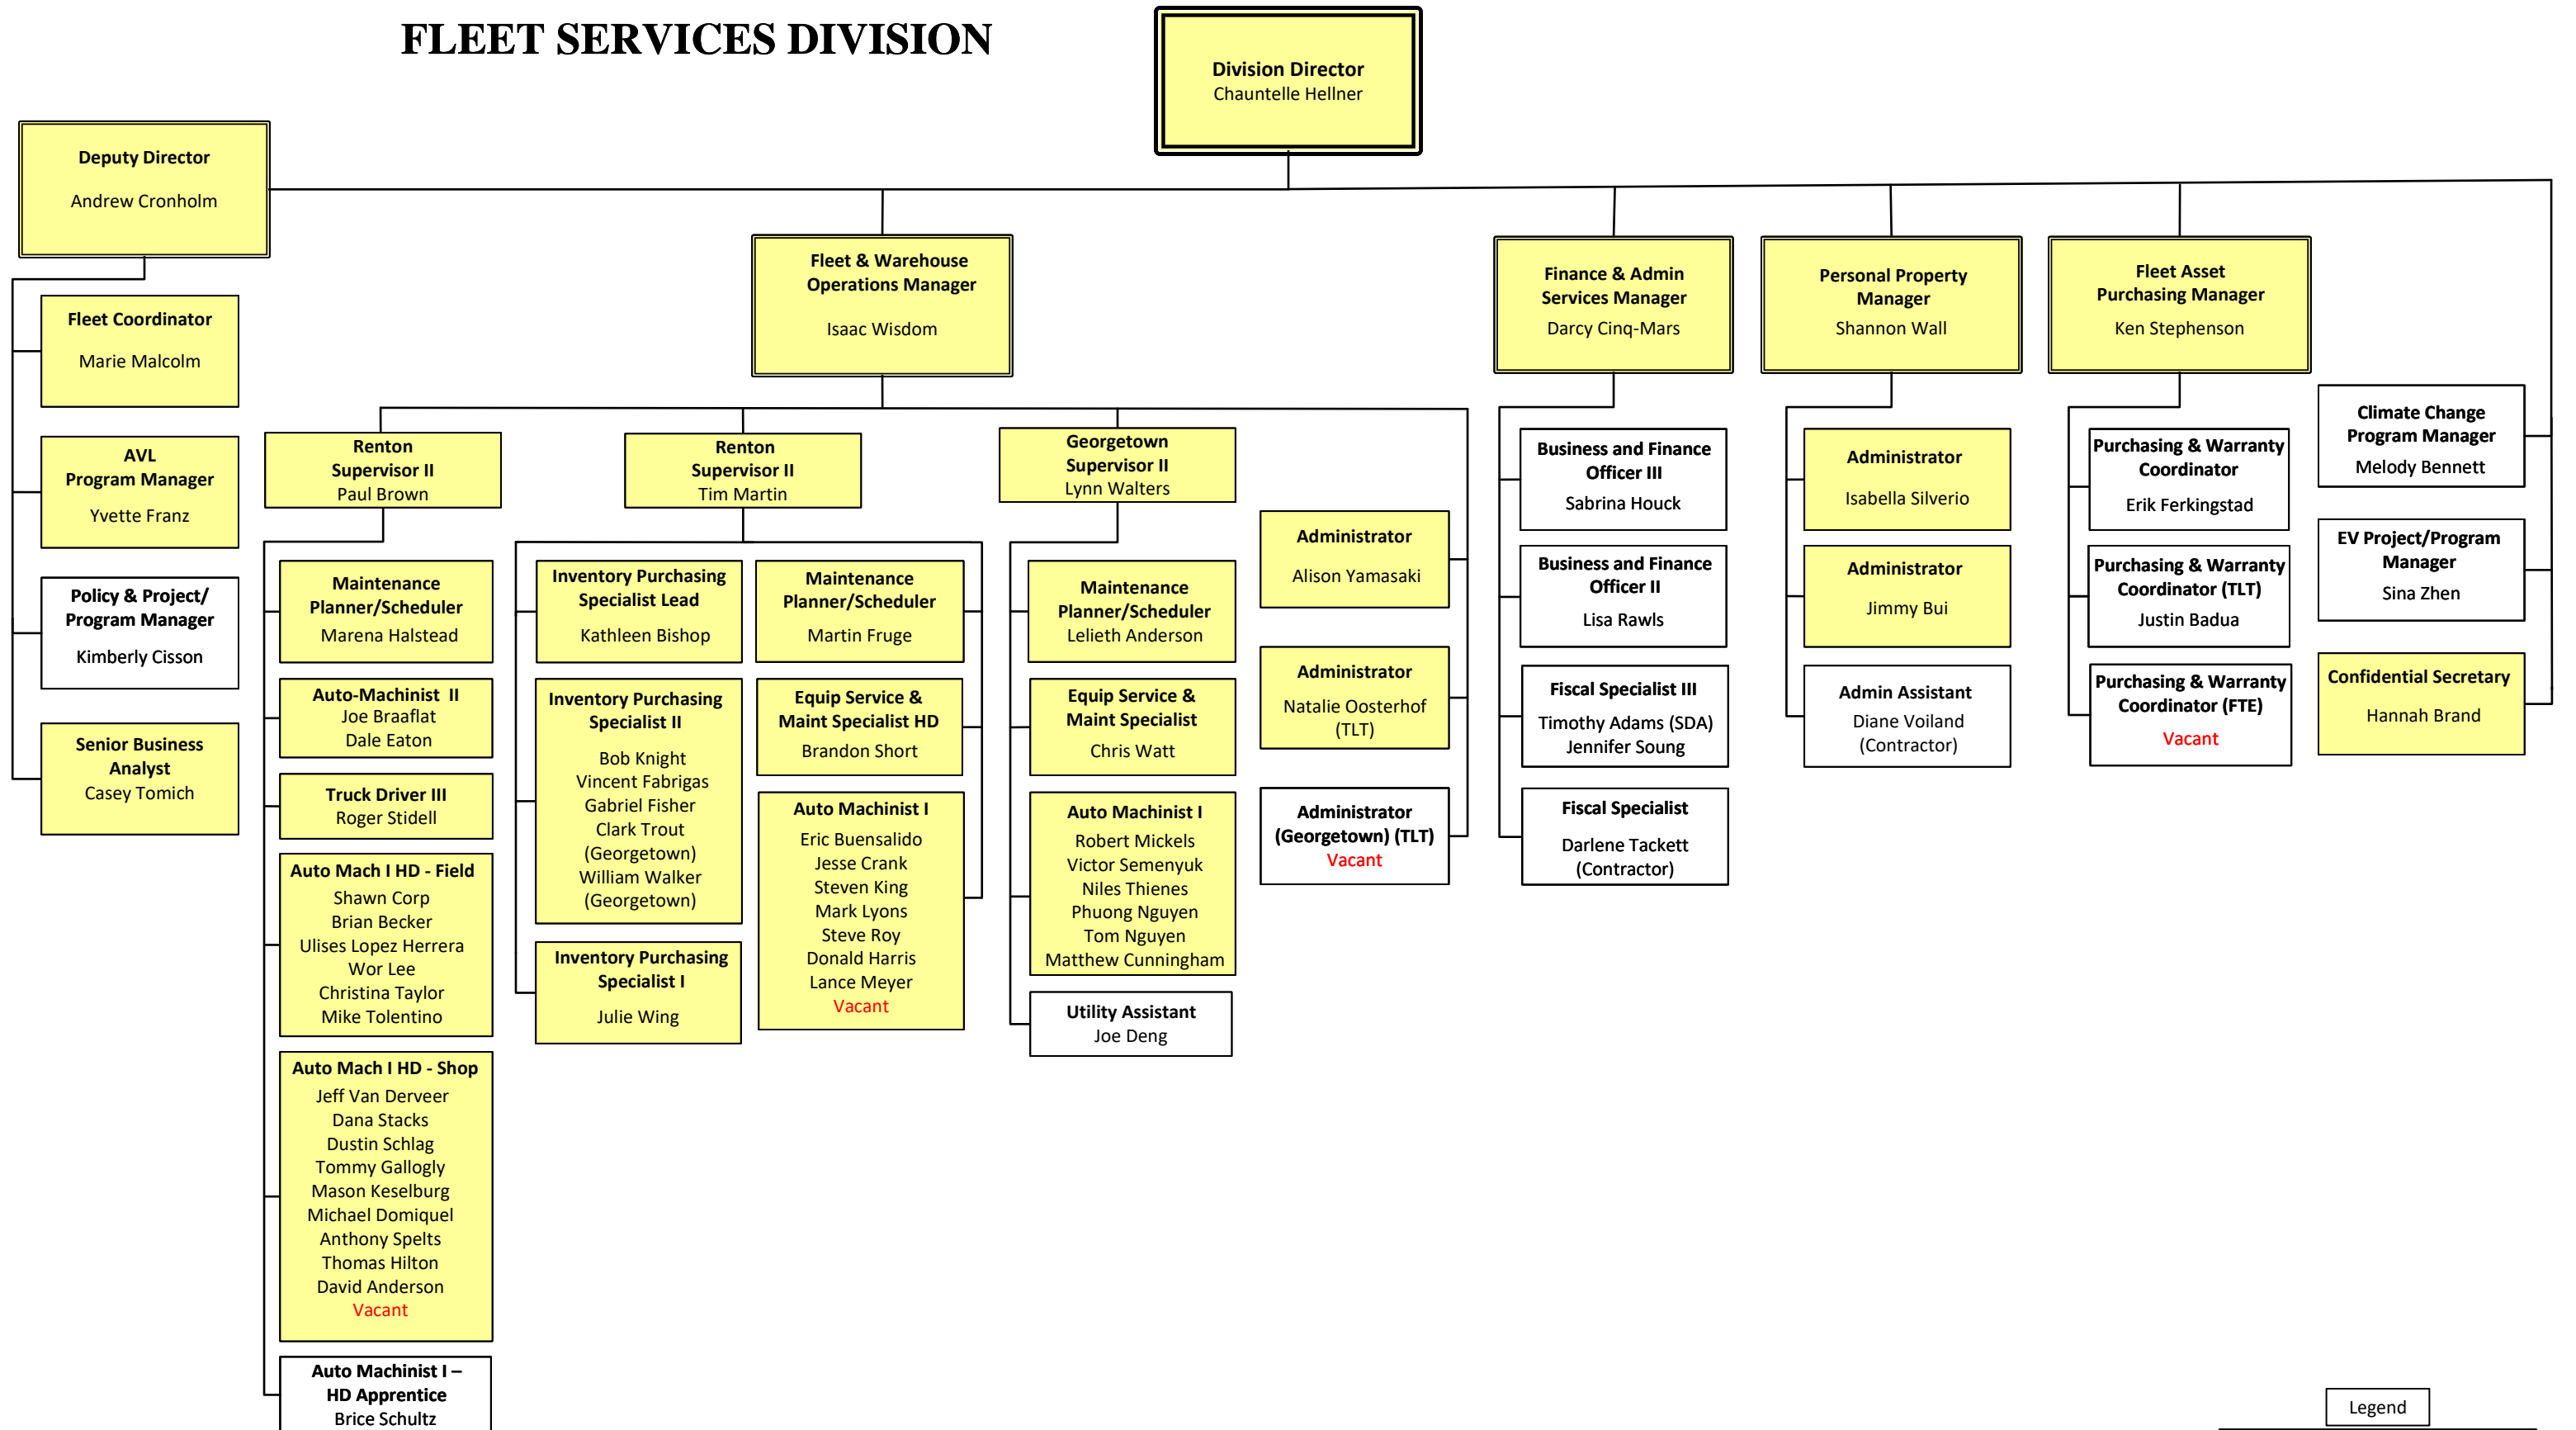

FLEET SERVICES DIVISION

Legend

Level 1 - Mission Critical

Last update January 10, 2024