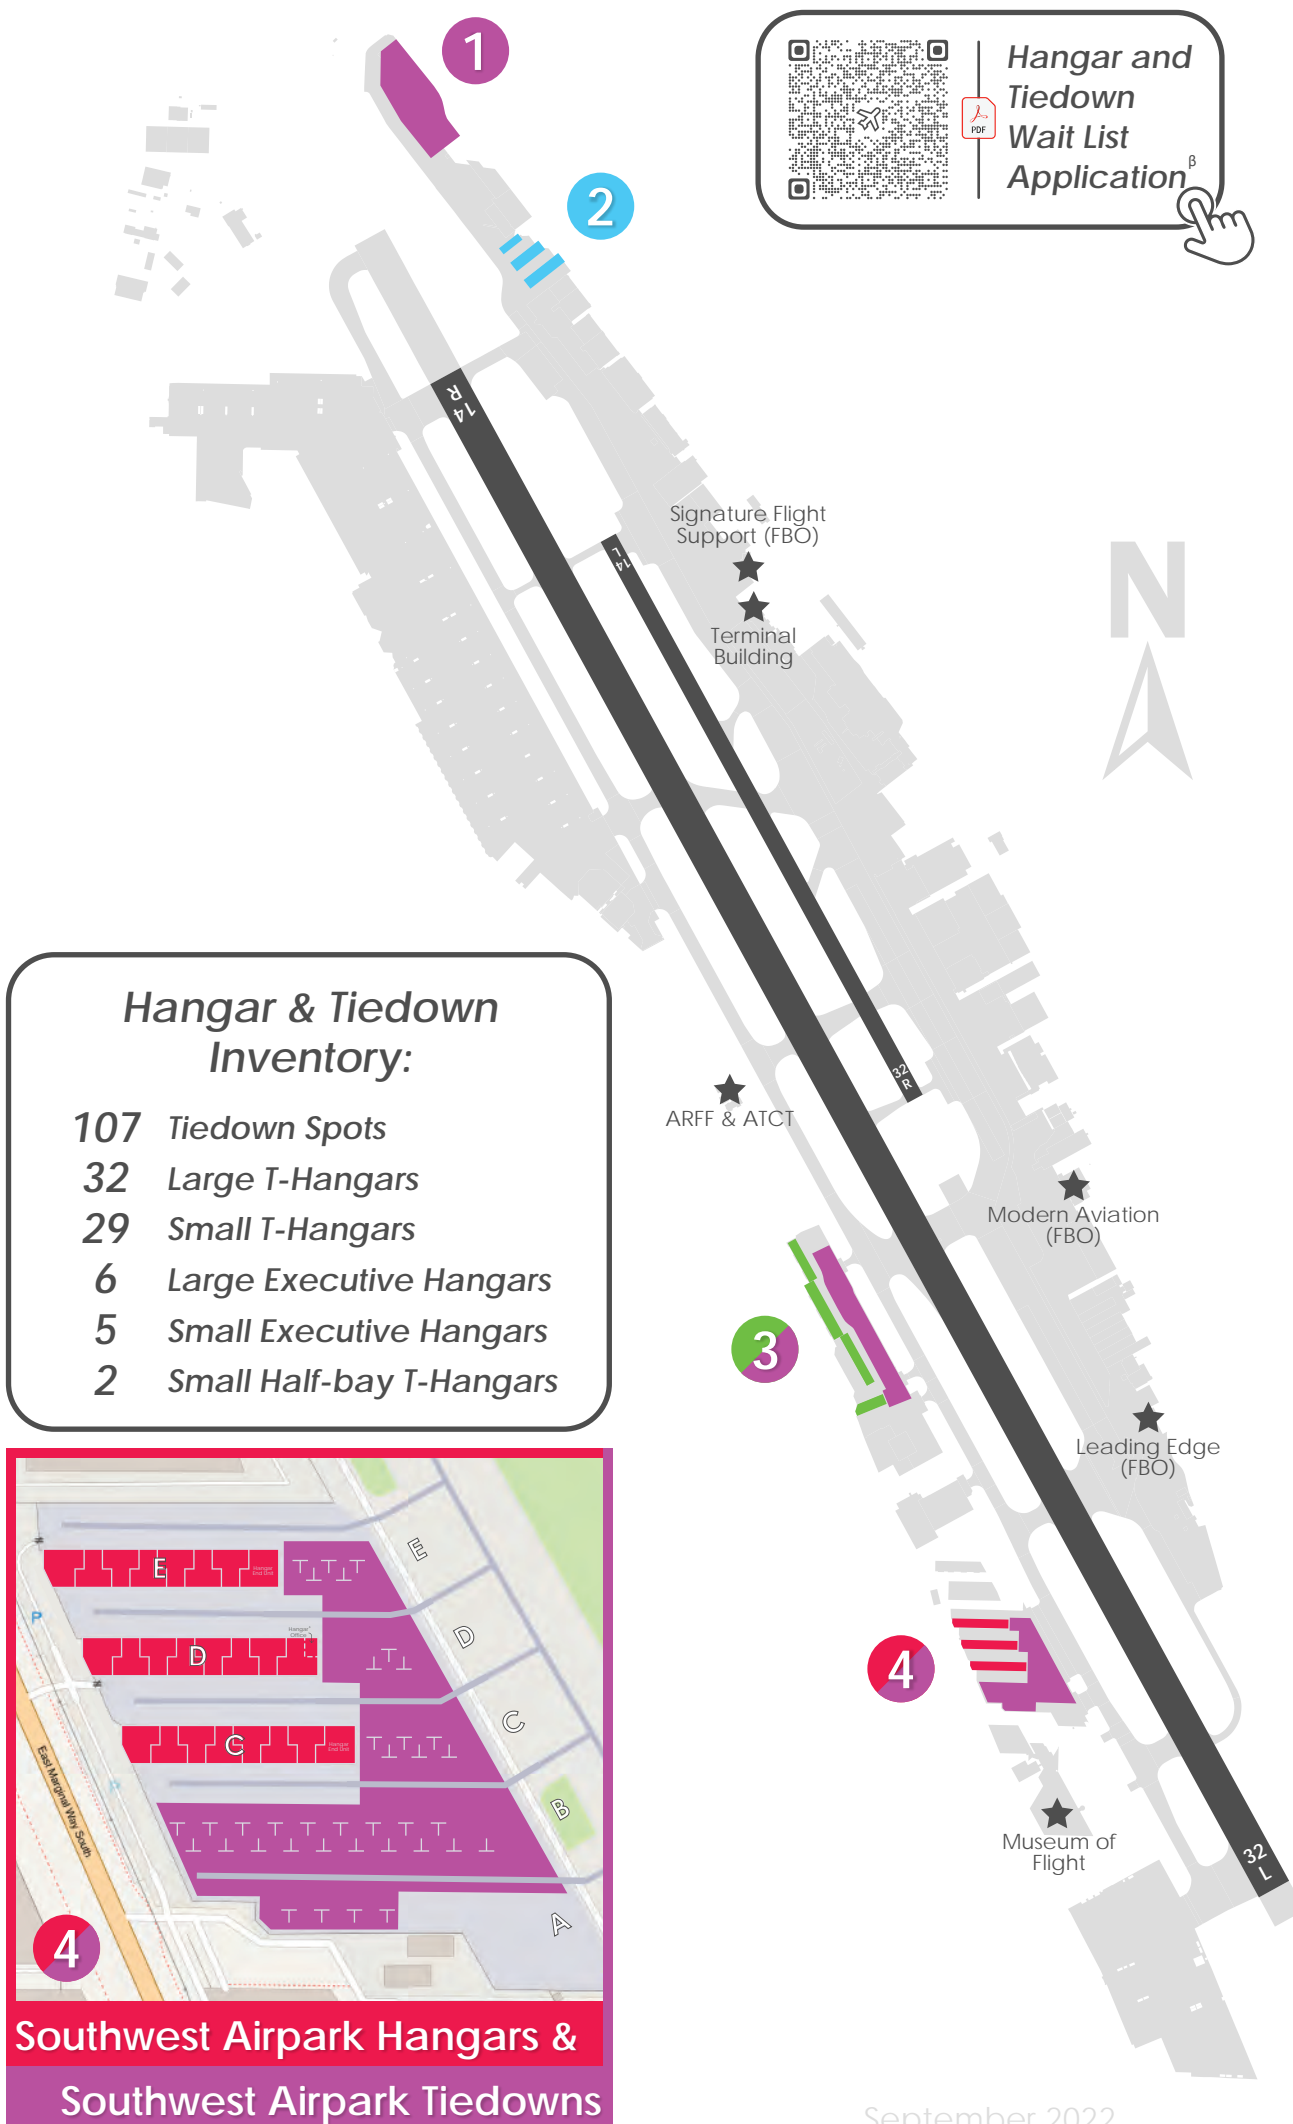

KCIA Hangars and Tiedowns

Rental Cost and Information

7277 Perimeter Rd S, Suite 200, Seattle, WA 98108-3844 | www.kingcounty.gov/airport | BFI.GA@kingcounty.gov | (206) 477-3786

Hangar Location	Hangar Type	Number of Units	Door Width	Door Height	Hangar Depth	Total SQ FT	Base Rate ^ψ	Monthly Rental Fee ^λ
Midfield Airpark - Bldg A	Small Executive	5	53'	17'	47' 4"	2,520-2,568	\$3,100.00	\$3,498.04
Midfield Airpark - Bldg B	Large Executive	6	59'	18' 9"	55' 10"	3,312-3,624	\$4,300.00	\$4,852.12
Midfield Airpark - Bldg C	Large T-Hangar	8	53' 6"	16'	44' 8"	1,609-1,658	\$1,048.00	\$1,182.56
Midfield Airpark - Bldg D	Small T-Hangar	7	45'	16'	37' 6"	1,307	\$882.00	\$995.25
Midfield Airpark - Bldg D - Office	Office	1	Contact for dimensions and pricing					
Northeast Airpark - Bldg A	Small T-Hangar	10	44'	14' 4"	37'	1,260-1,308	\$870.00	\$981.71
Northeast Airpark - Bldg B	Small T-Hangar	8	44'	14' 4"	37'	1,260-1,308	\$870.00	\$981.71
Northeast Airpark - Bldg C	Small T-Hangar	4	41'	12' 4"	35'	1,182-1,294	\$870.00	\$981.71
Northeast Airpark - Bldgs A & B (Half Bays)	Half Bays	2	21' 9"	14' 4"	35'	609-629	\$429.00	\$484.08
Southwest Airpark - Bldgs C, D, E	Large T-Hangar	22	53' 3"	16'	44' 8"	1,671-1,732	\$855.00	\$964.78
Southwest Airpark - End Units - C8, E8	Large T-Hangar	2	54'	16'	44' 8"	1,924-2,081	\$872.00	\$983.96
Southwest Airpark - Bldg D - Office	Office	1	Contact for dimensions and pricing					

Tiedown Location	Hangar Type	Number of Units	Door Width	Door Height	Hangar Depth	Total SQ FT	Base Rate ^ψ	Monthly Rental Fee ^λ
Midfield Airpark Tiedowns	N/A	16	N/A	N/A	N/A	N/A	\$110.00	\$124.12
Northeast Airpark Tiedowns	N/A	54	N/A	N/A	N/A	N/A	\$110.00	\$124.12
Southwest Airpark Tiedowns	N/A	37	N/A	N/A	N/A	N/A	\$110.00	\$124.12

Hangar and Tiedown Wait List Application ^β

Hangar & Tiedown Inventory:

- 107** Tiedown Spots
- 32** Large T-Hangars
- 29** Small T-Hangars
- 6** Large Executive Hangars
- 5** Small Executive Hangars
- 2** Small Half-bay T-Hangars