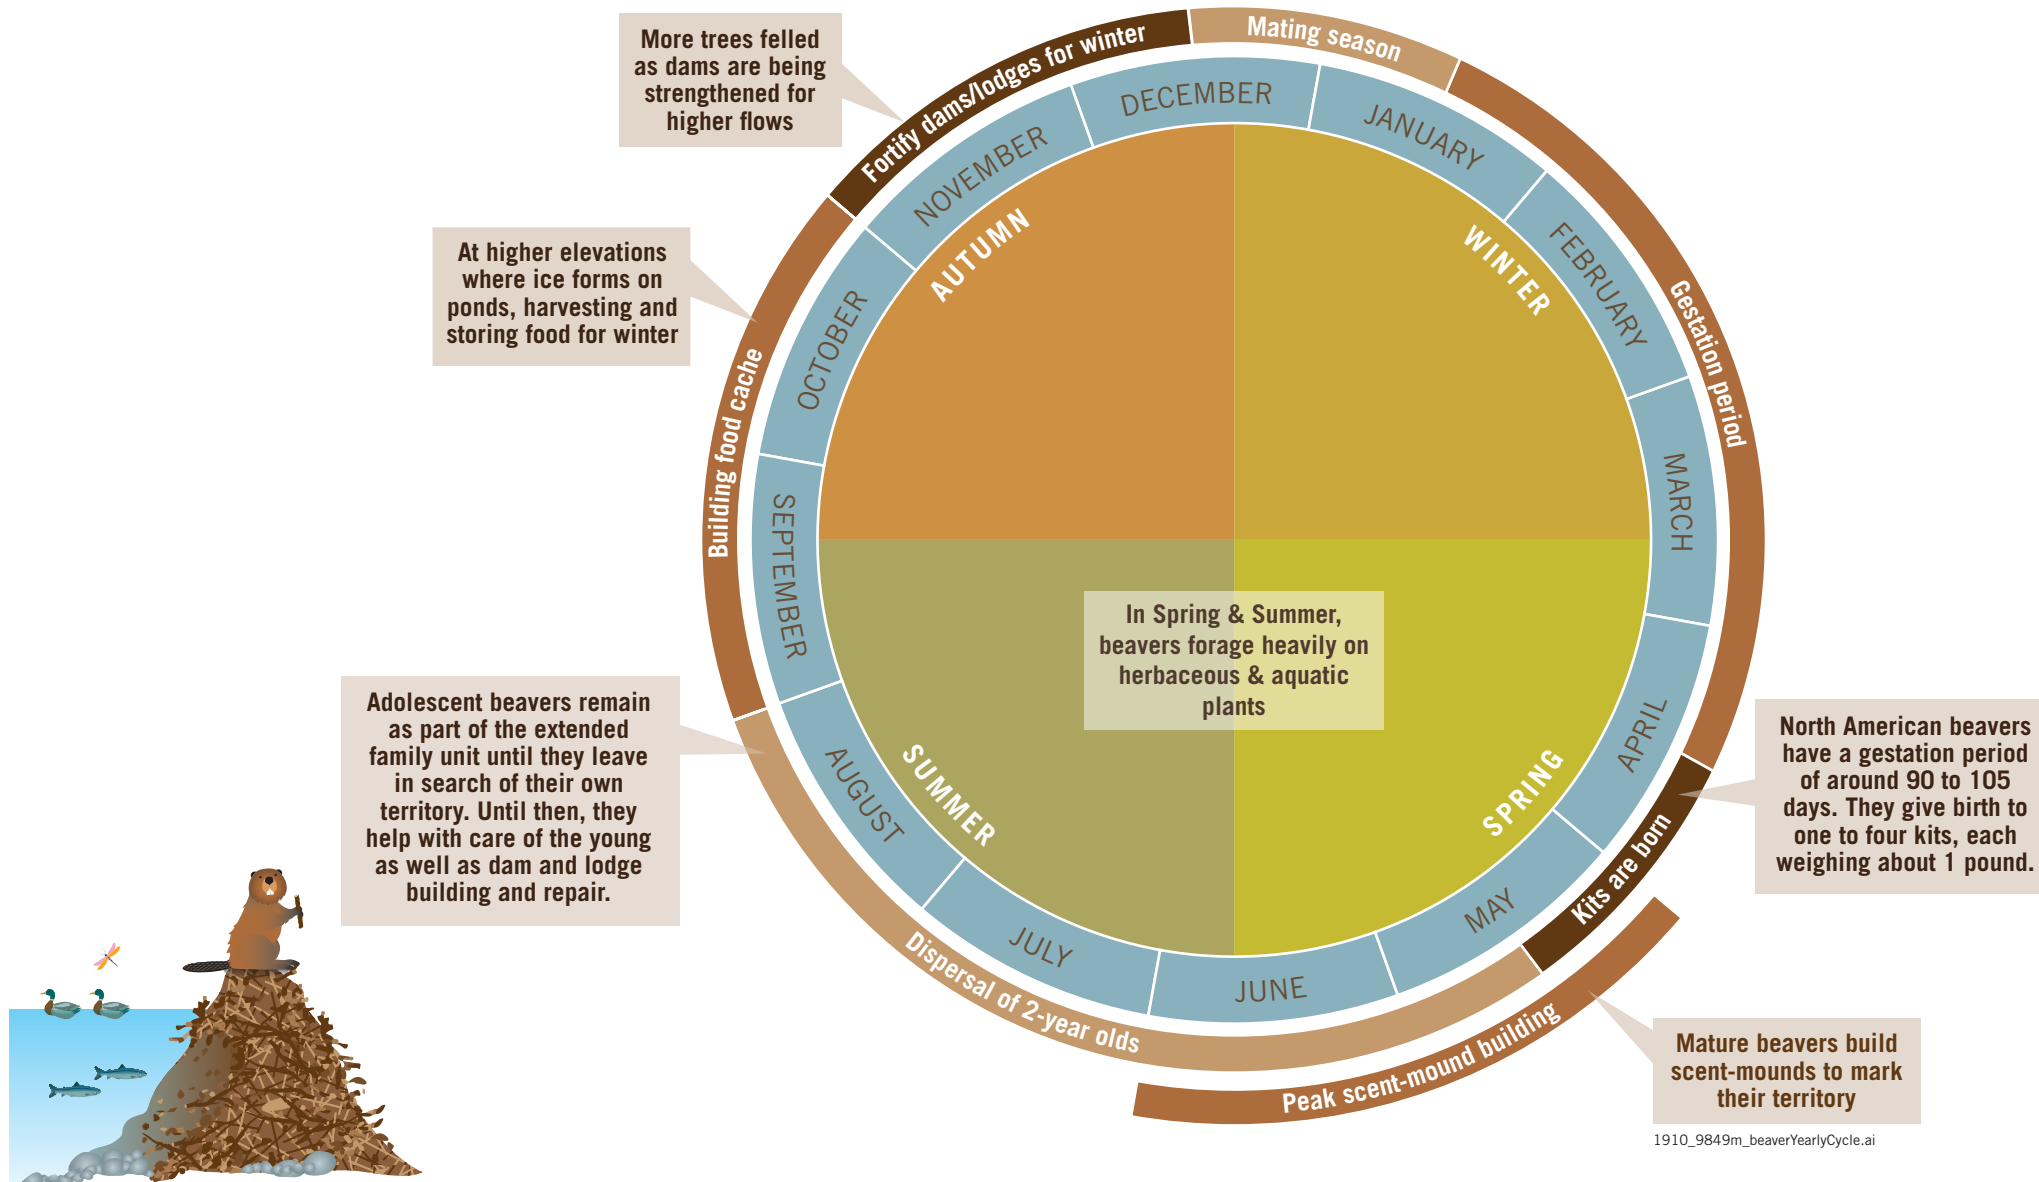

# YEARLY CYCLE of Western Washington Beavers\*

1910\_9849m\_beaverYearlyCycle.ai

\*Beavers don't always know the rules or follow them. The information on this chart is subject to change at the whim of any local beaver.