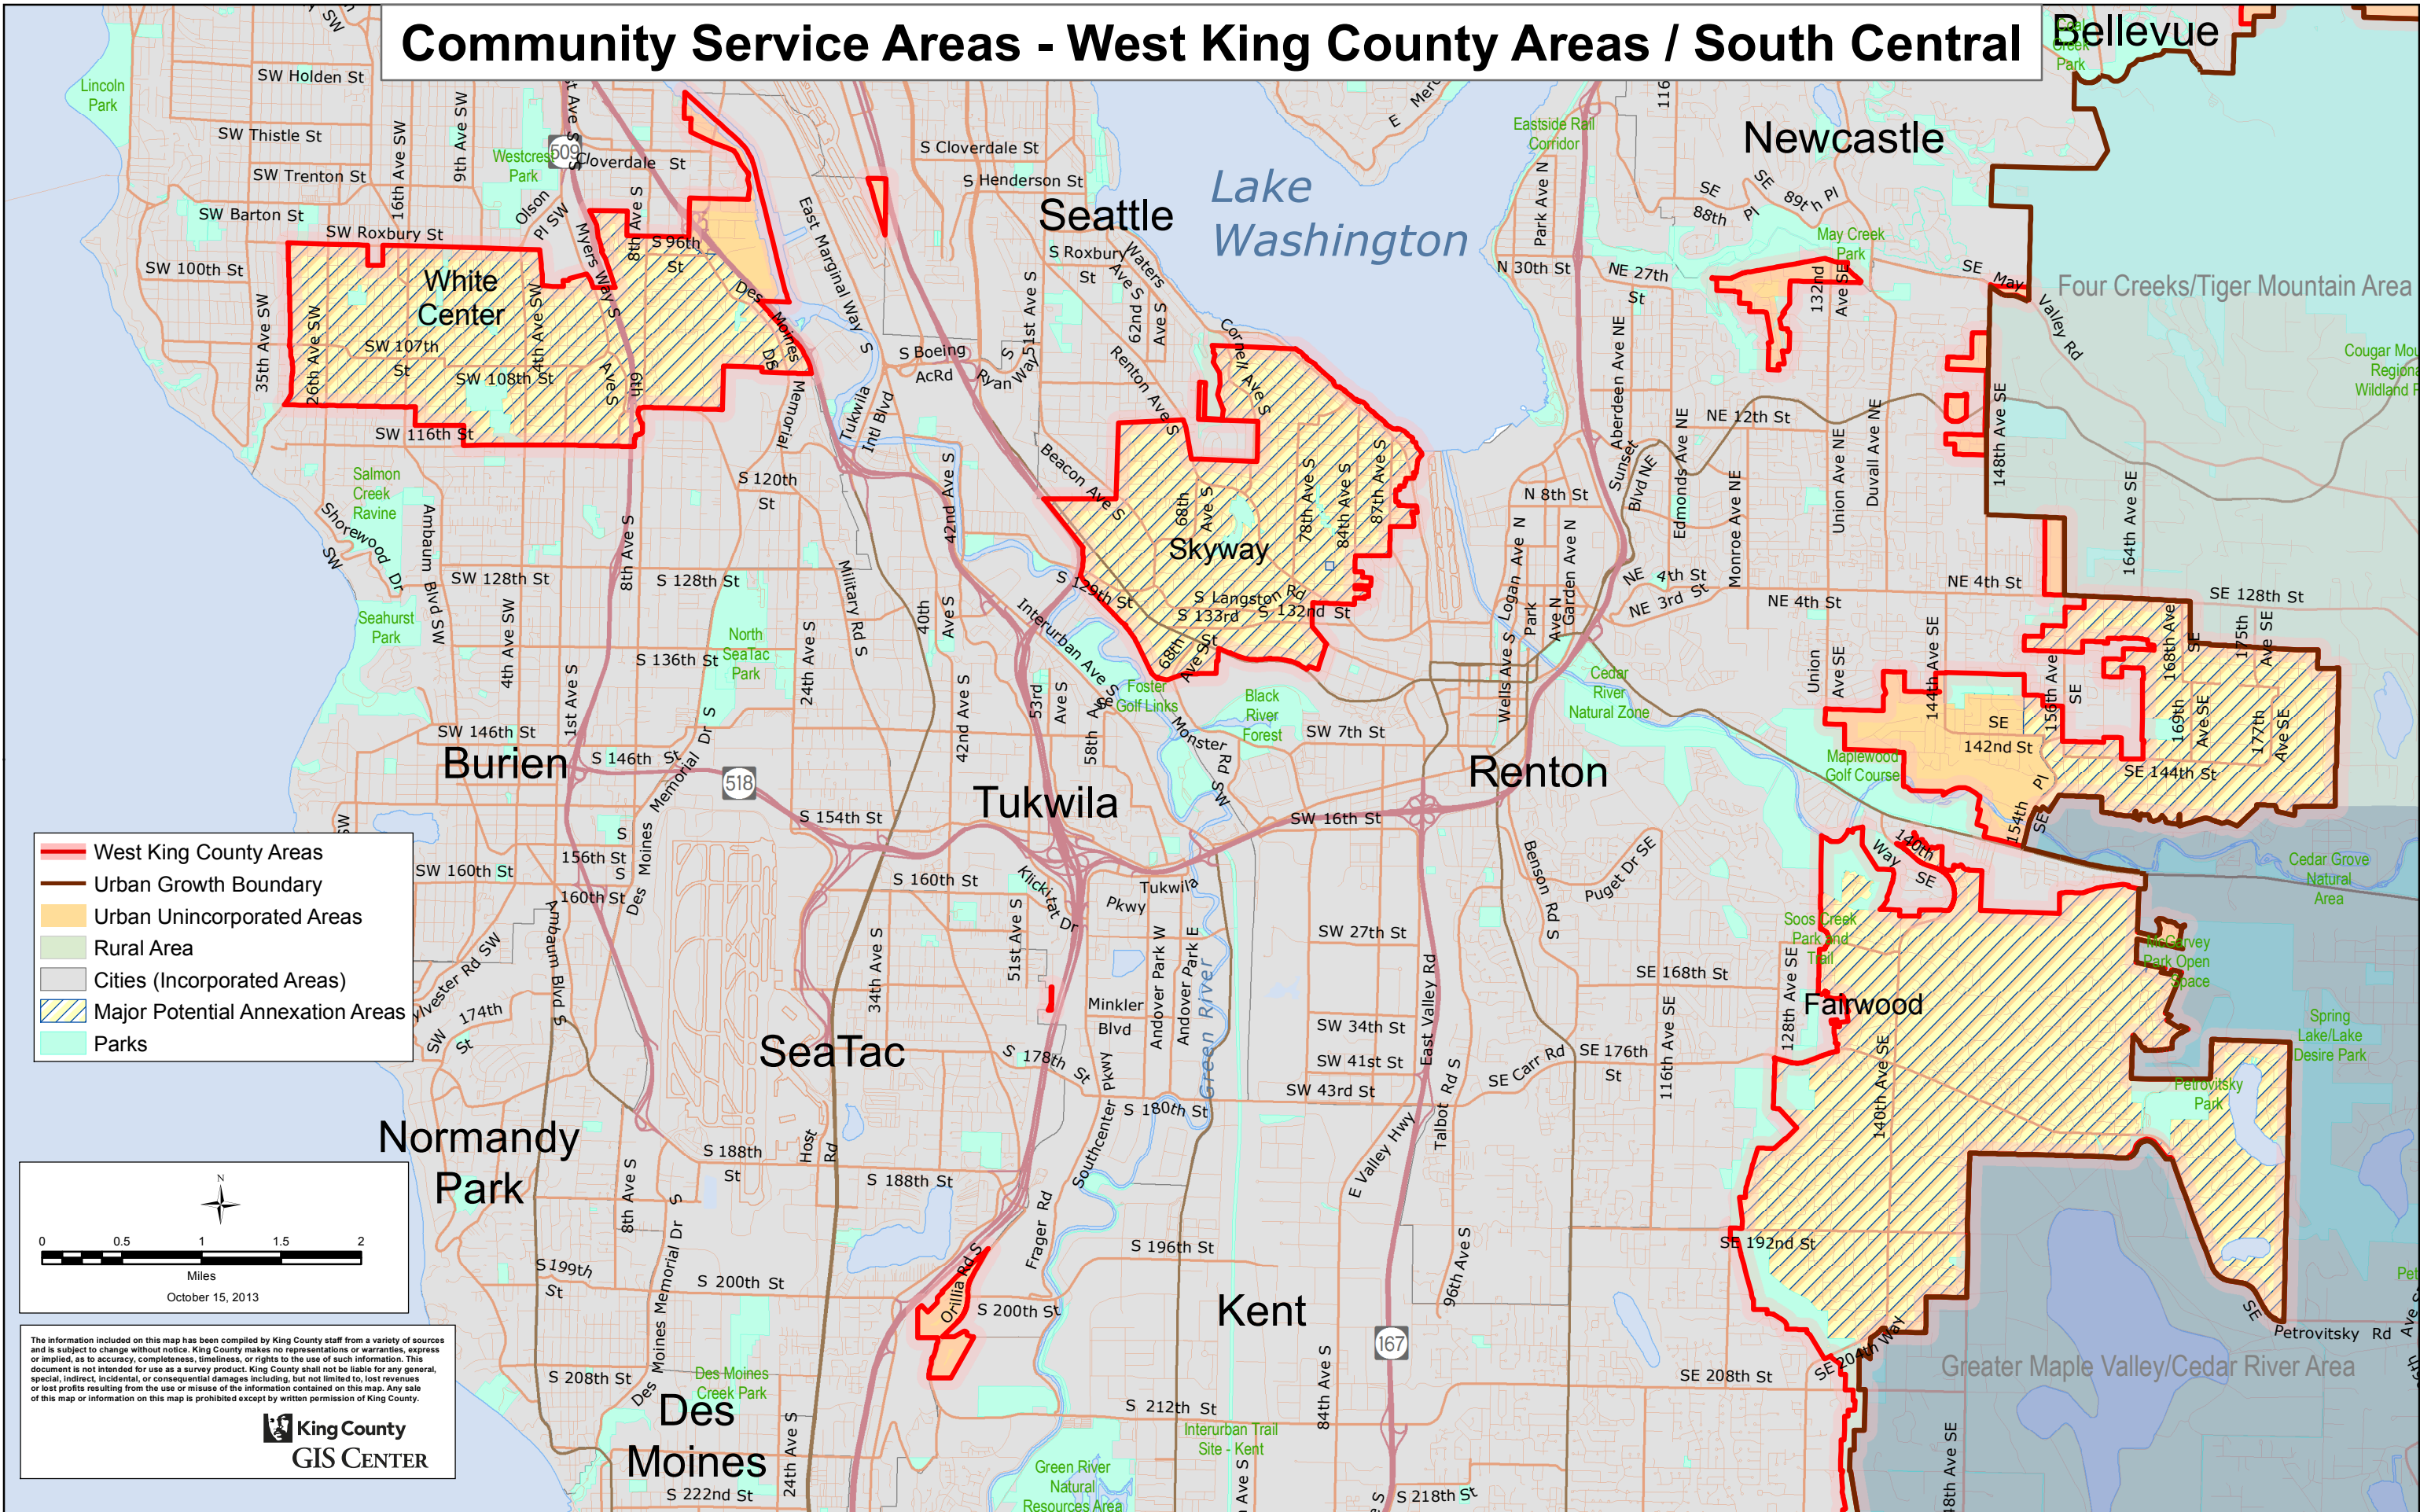

Community Service Areas - West King County Areas / South Central Bellevue

- West King County Areas
- Urban Growth Boundary
- Urban Unincorporated Areas
- Rural Area
- Cities (Incorporated Areas)
- Major Potential Annexation Areas
- Parks

The information included on this map has been compiled by King County staff from a variety of sources and is subject to change without notice. King County makes no representations or warranties, express or implied, as to accuracy, completeness, timeliness, or rights to the use of such information. This document is not intended for use as a survey product. King County shall not be liable for any general, special, indirect, incidental, or consequential damages including, but not limited to, lost revenues or lost profits resulting from the use or misuse of the information contained on this map. Any sale of this map or information on this map is prohibited except by written permission of King County.

King County
GIS CENTER